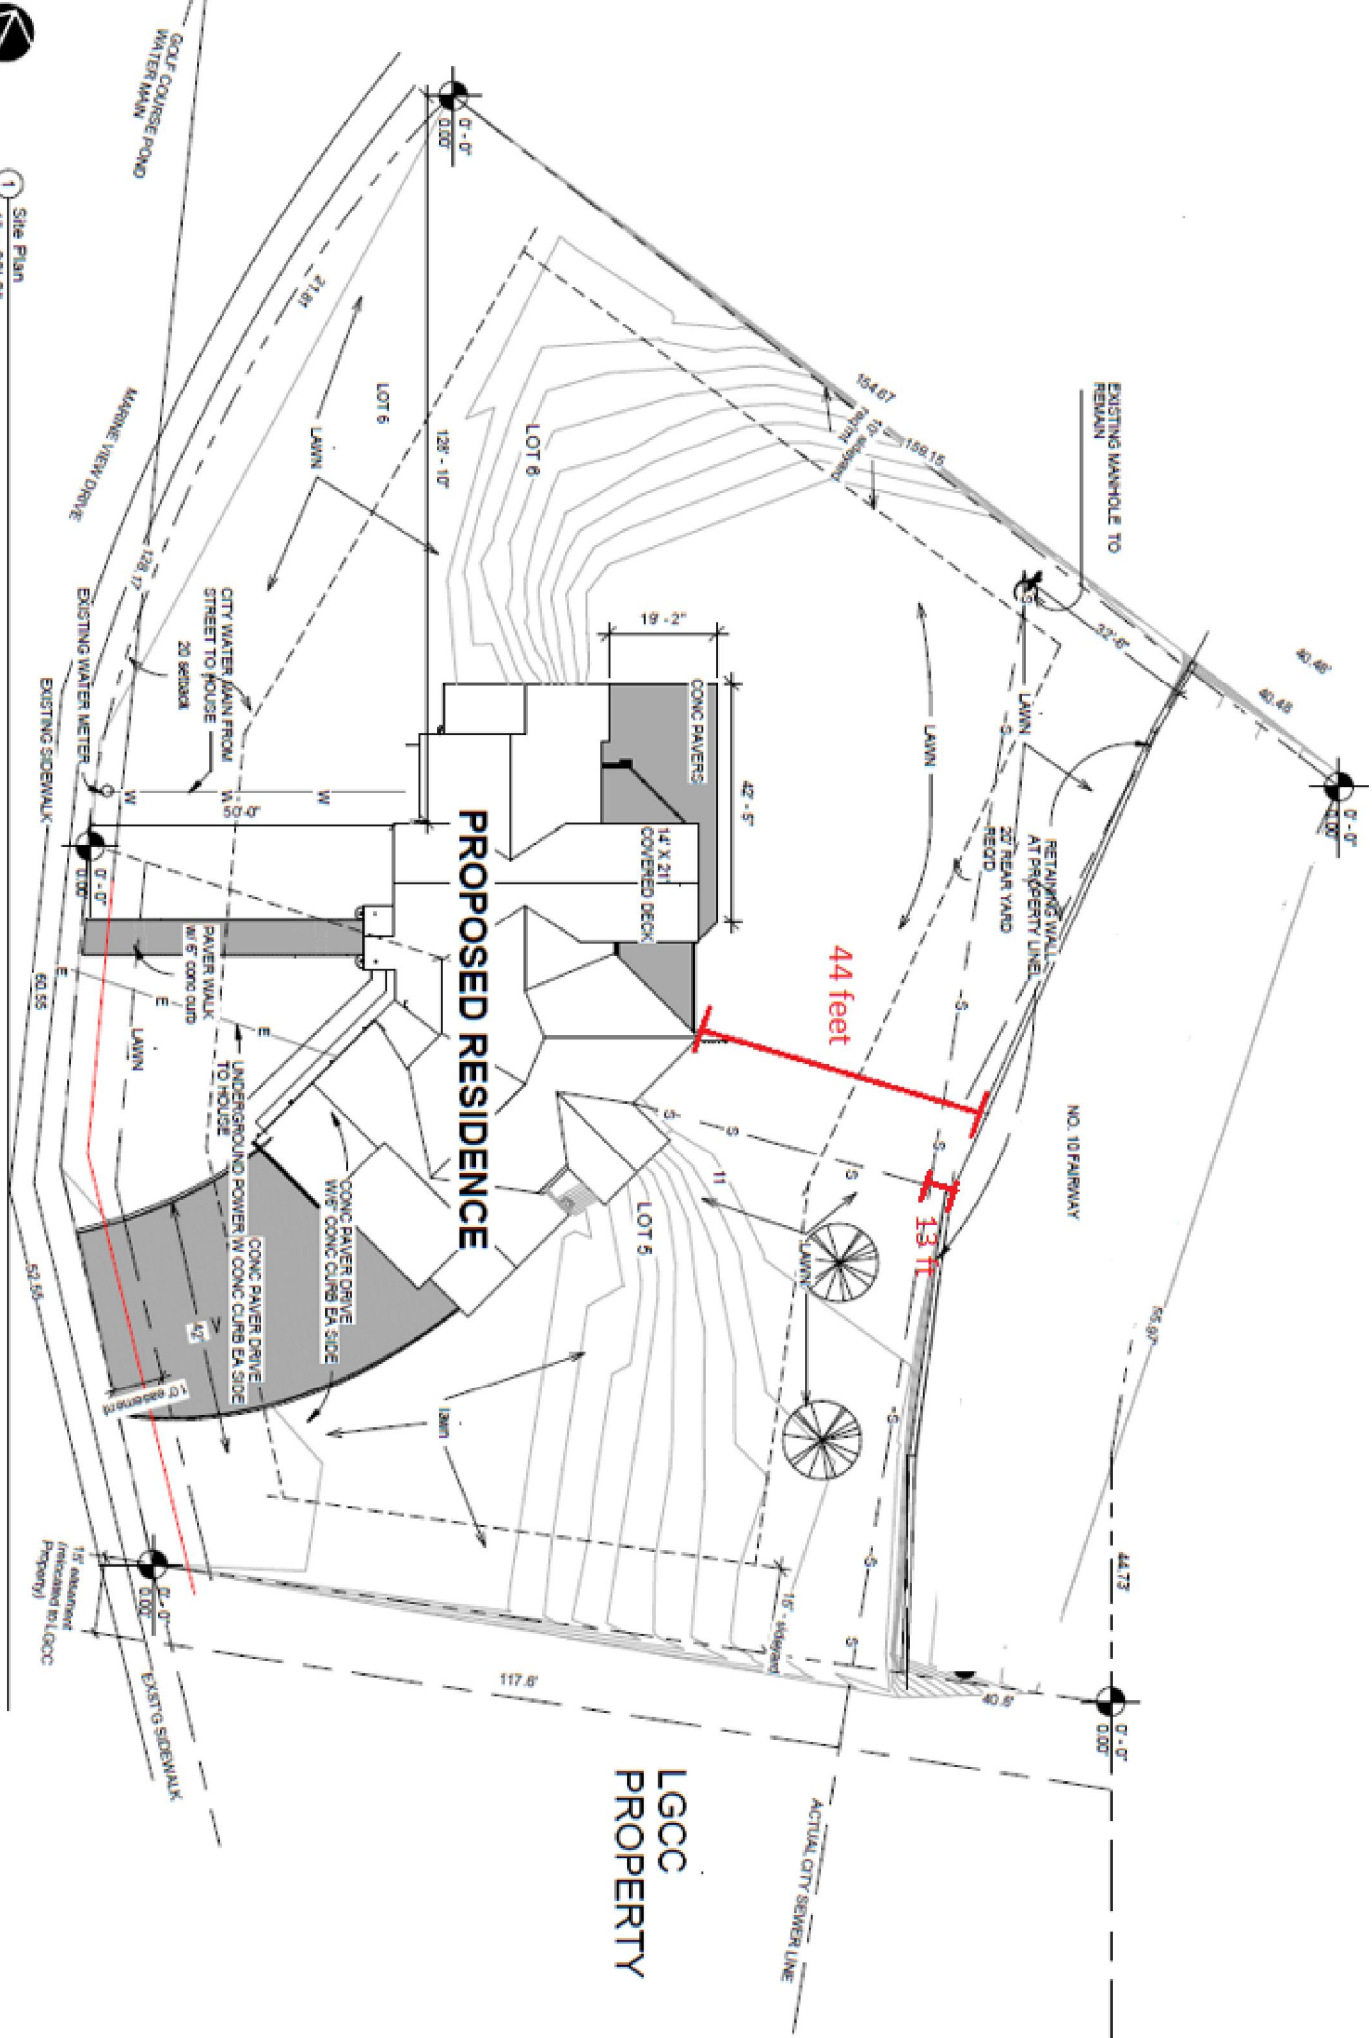

SITE PLAN

1 Site Plan
1" = 20'-0"

PROPOSED RESIDENCE

**LGCC
PROPERTY**

44 feet

13 ft

PROPOSED RESIDENCE

**LGCC
PROPERTY**

44 feet

13 ft