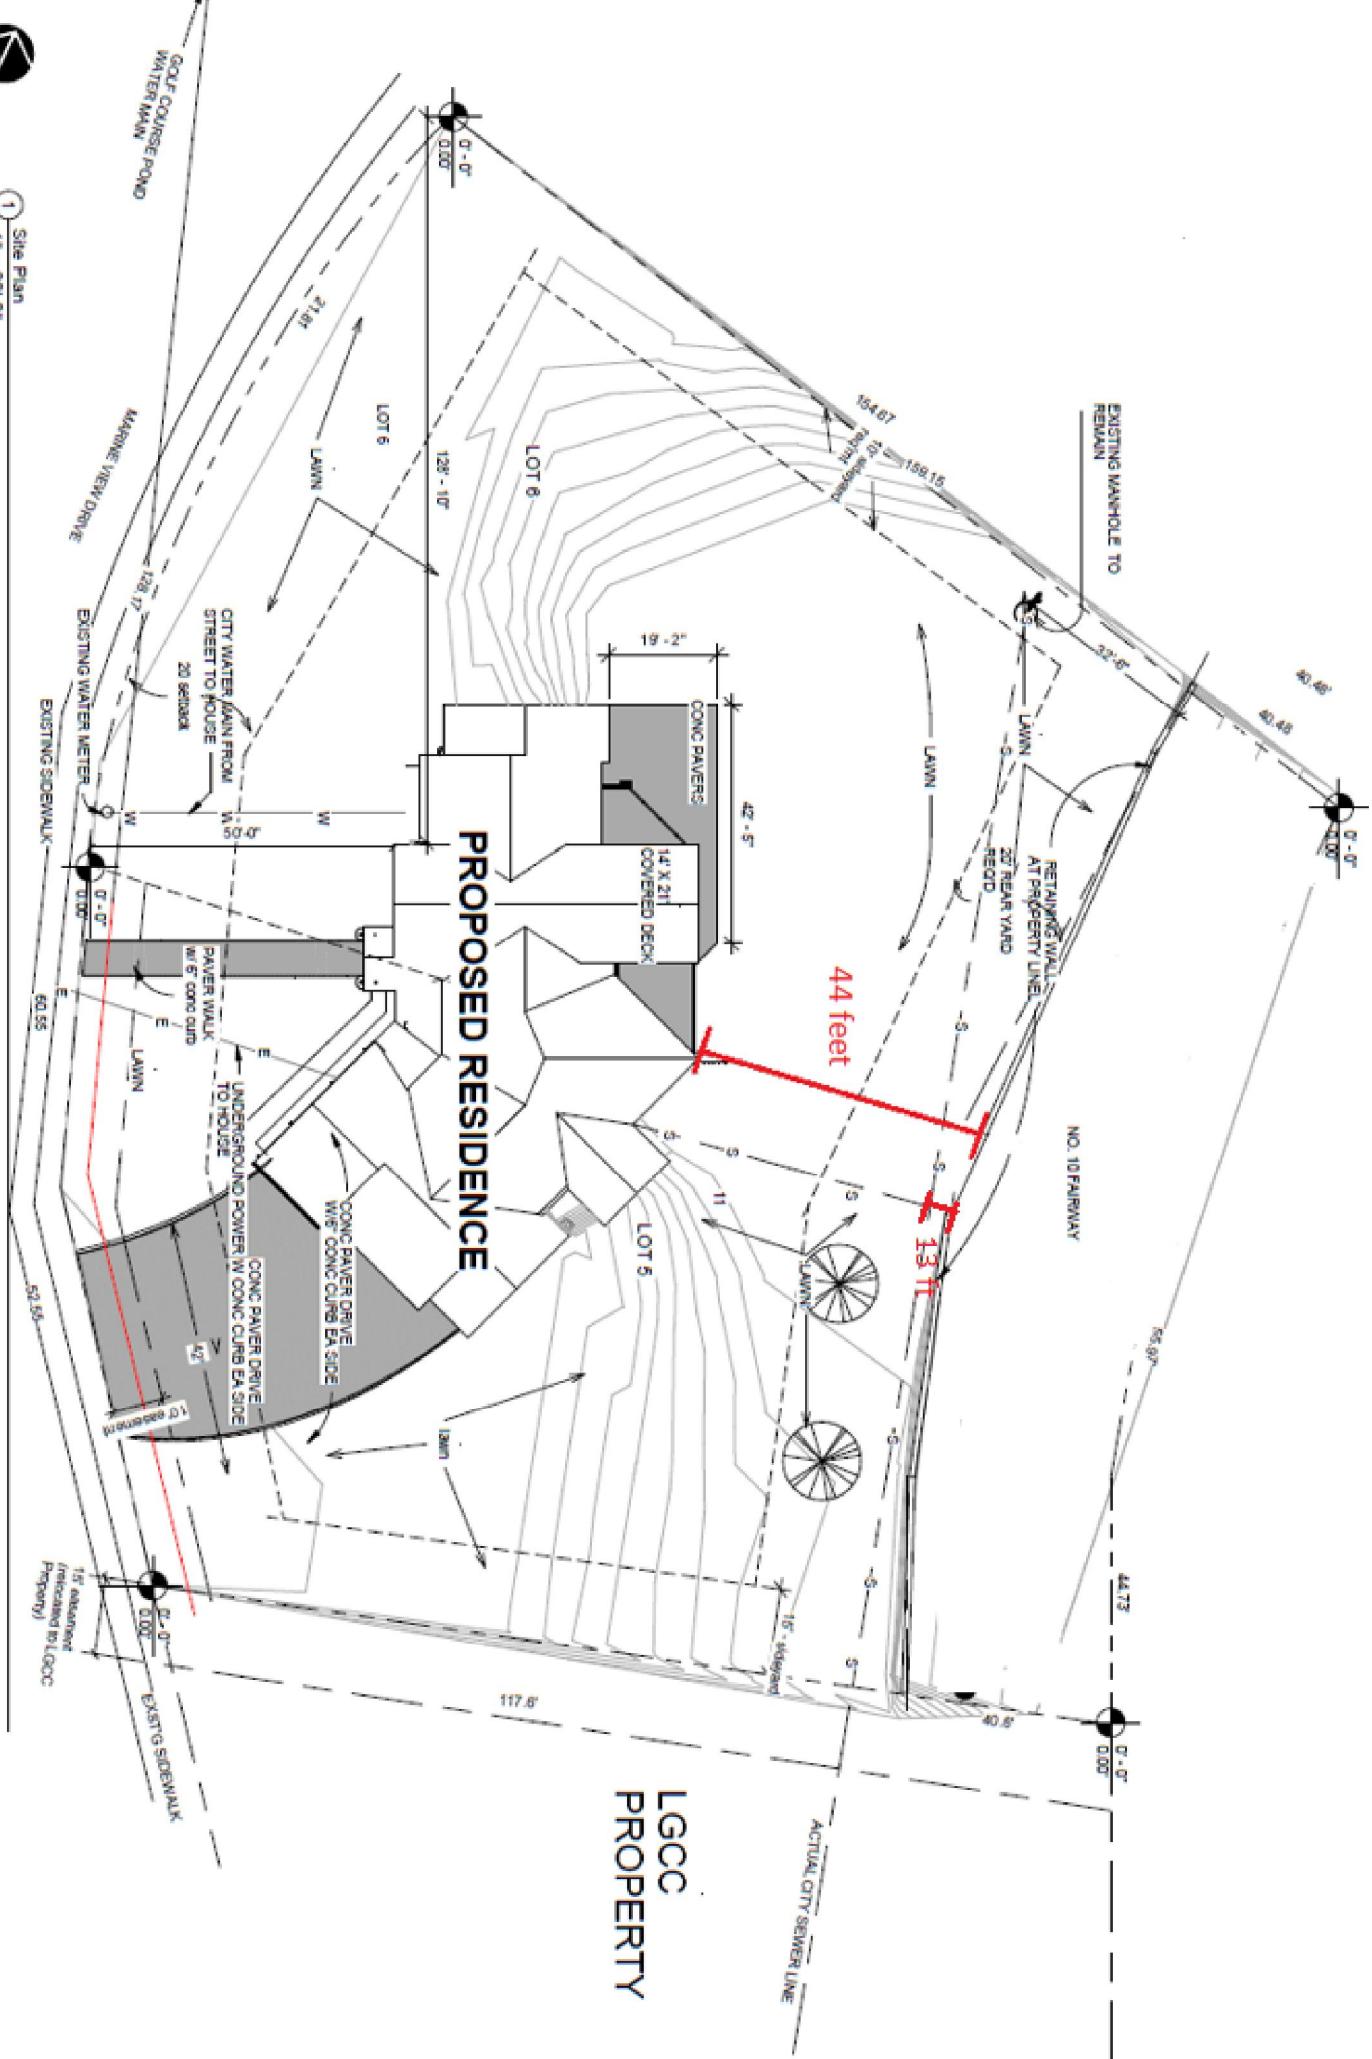

SITE PLAN

1 Site Plan
1" = 20'-0"

PROPOSED RESIDENCE

**LGCC
PROPERTY**

44 feet

13 ft

PROPOSED RESIDENCE

**LGCC
PROPERTY**

44 feet

13 ft